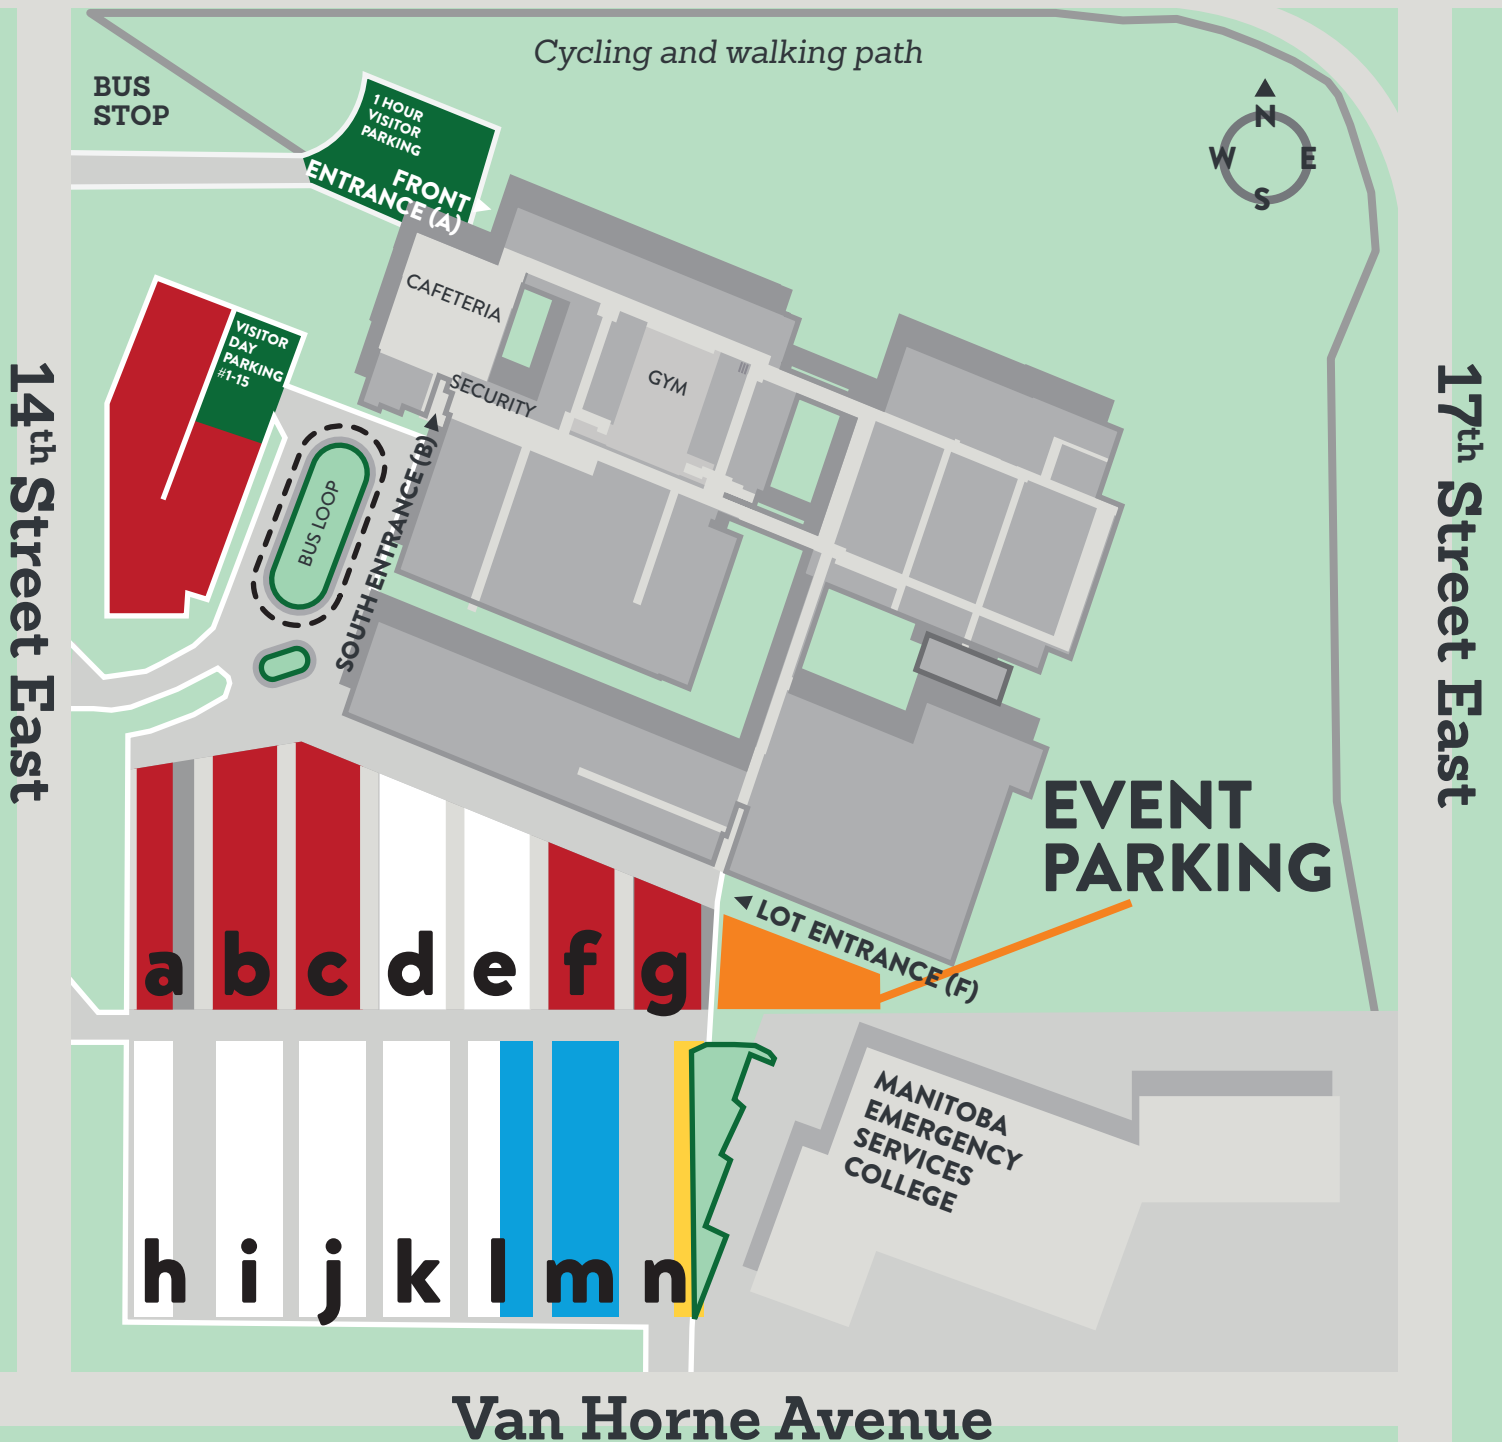

Victoria Avenue East

EVENT PARKING

Failure to park in a correct area will result in ticketing and/or towing at owner's expense.

All visitors must sign in at the Security booth, located at the south entrance.

PARKING DIRECTORY

GREEN STALLS

VISITOR PARKING ONLY

ORANGE STALLS

EVENT PARKING

RED STALLS

ASSIGNED STAFF ONLY

Valid parking pass must be displayed

WHITE STALLS

SERVICED STUDENT PARKING
Valid parking pass must be displayed

BLUE STALLS

NON-SERVICED STUDENT PARKING

Valid parking pass must be displayed

YELLOW STALLS

MANITOBA EMERGENCY SERVICES COLLEGE PARKING ONLY